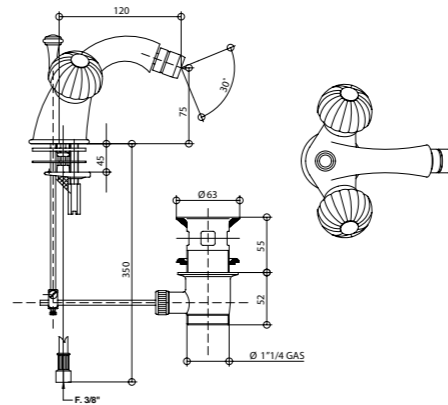

02522

Monoforo bidet completo di scarico 1.1/4". Single hole bidet mixer 1.1/4" pop-up waste.