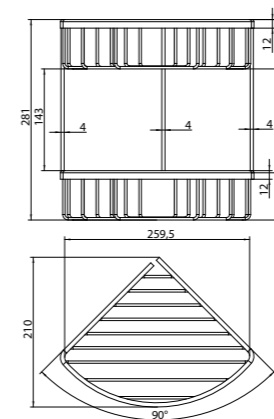

ARTICOLO COMPLETO / COMPLETE ITEM

02012CR00 CR

02012OR00 OR

21025

Porta scopino da appoggio.

Toilet brush holder to lean.