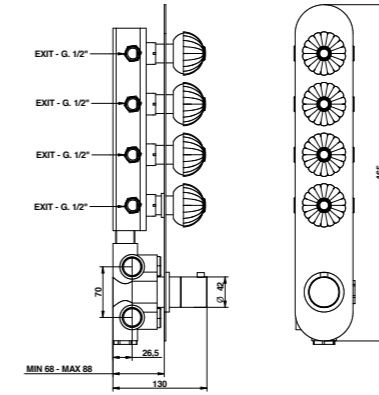

02542/4

Miscelatore termostatico incasso con 4 rubinetti di apertura-chiusura su piastra unica 4 uscite. Built-in thermostatic mixer with 4 open-close taps on single plate 4 way.