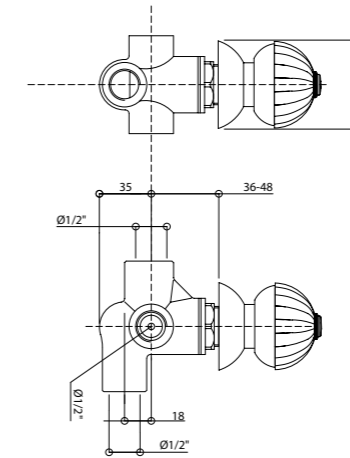

ARTICOLO COMPLETO / COMPLETE ITEM	
02498CR00	CR
PARTE INCASSO BUILT-IN PART	PARTE ESTERNA DA ABBINARE EXTERNAL MATCHING PART
	FINITURE / FINISHES
09772 Calda / Hot	02498CREU CR
09772 Fredda / Cold	02498COEU CO
	02498OREU OR

ACCESSORI / ACCESSORIES	
	00083CRCS
RICAMBI / SPARE PARTS	
	9804 Calda / Hot
	9804 Fredda / Cold

02525
Deviatore 2 uscite (2 entrate 2 uscite). 2 exit built-in diverter (2 in - 2 out).