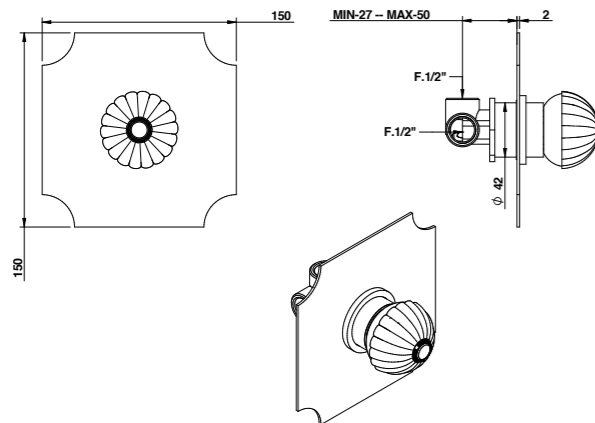

ARTICOLO COMPLETO / COMPLETE ITEM	
02524CR00	CR
PARTE INCASSO / BUILT-IN PART	
09862PG	
PARTE ESTERNA DA ABBINARE / EXTERNAL MATCHING PART	
FINITURE / FINISHES	
02524CREU	CR
02524COEU	CO
02524OREU	OR

ACCESSORI / ACCESSORIES	
	00100CRPRPR
OPTIONAL: Scatola incasso per cartongesso / Built-in box for drywall and cavity wall 09702PBOX	
RICAMBI / SPARE PARTS	
	9822

02556
Deviatore 2 uscite (1 entrata - 2 uscite).
2 exit diverter (1 in - 2 out).