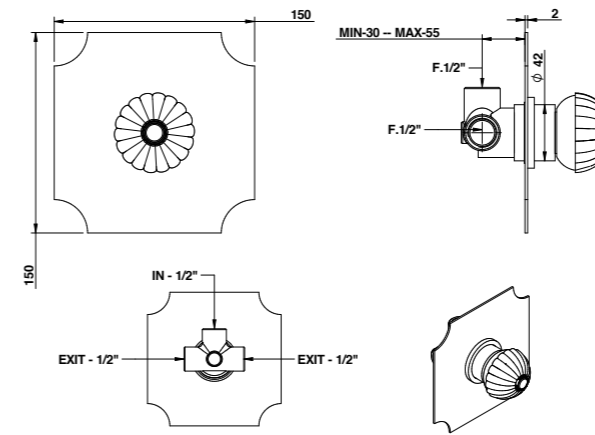

ARTICOLO COMPLETO / COMPLETE ITEM	
02556CR00	CR
PARTE INCASSO / BUILT-IN PART	
09491/2	
PARTE ESTERNA DA ABBINARE / EXTERNAL MATCHING PART	
FINITURE / FINISHES	
02556CREU	CR
02556COEU	CO
02556OREU	OR

ACCESSORI / ACCESSORIES	
	00109CRPR
RICAMBI / SPARE PARTS	
	9808/2

02544
Miscelatore termostatico incasso 1/2".
1/2" built-in thermostatic mixer.