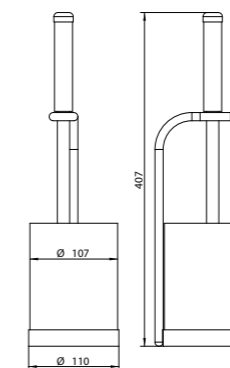

15025

Porta scopino con vaso in vetro satinato.

Toilet brush holder with matt glass.

ARTICOLO COMPLETO / COMPLETE ITEM

15025CR00 CR

15025CO00 CO

15025OR00 OR

RICAMBI / SPARE PARTS

30720

ACCESSORI E RICAMBI / ACCESSORIES AND SPARE PARTS