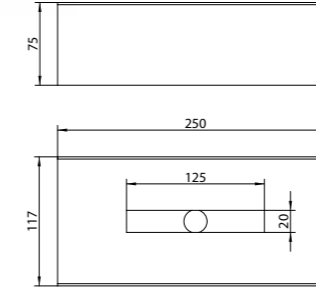

FINITURE E COLORI / FINISHES AND COLOURS

04103

Contenitore porta fazzoletti muro/ appoggio in acciaio.

Wall kleenex dispenser.

ARTICOLO COMPLETO / COMPLETE ITEM

04103CR00 CR

04103OR00 OR