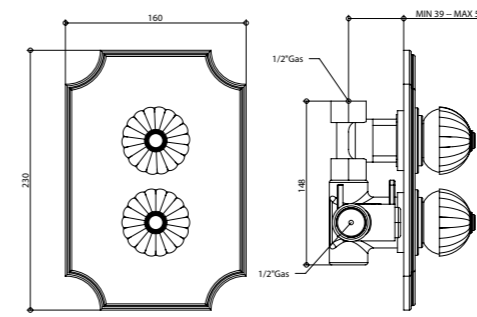

02525/5
Deviatore 3 uscite (2 entrate 3 uscite).
3 exit diverter (2 in - 3 out).

ARTICOLO COMPLETO / COMPLETE ITEM	
02525CR05	CR
PARTE INCASSO / BUILT-IN PART	
09495	
PARTE ESTERNA DA ABBINARE / EXTERNAL MATCHING PART	
FINITURE / FINISHES	
02525CR05EU	CR
02525CO05EU	CO
02525OR05EU	OR

ACCESSORI / ACCESSORIES	
	00083CRCS
RICAMBI / SPARE PARTS	
	00113DM

02524
Miscelatore incasso con cartuccia progressiva.
Built-in mixer with progressive cartridge.

ARTICOLO COMPLETO / COMPLETE ITEM	
02524CR00	CR
PARTE INCASSO / BUILT-IN PART	
09862PG	
PARTE ESTERNA DA ABBINARE / EXTERNAL MATCHING PART	
FINITURE / FINISHES	
02524CREU	CR
02524COEU	CO
02524OREU	OR

ACCESSORI / ACCESSORIES	
	00100CRPRPR
OPTIONAL: Scatola incasso per cartongesso / Built-in box for drywall and cavity wall 09702PBOX	
RICAMBI / SPARE PARTS	
	9822

02556
Deviatore 2 uscite (1 entrata - 2 uscite).
2 exit diverter (1 in - 2 out).

ARTICOLO COMPLETO / COMPLETE ITEM	
02556CR00	CR
PARTE INCASSO / BUILT-IN PART	
09491/2	
PARTE ESTERNA DA ABBINARE / EXTERNAL MATCHING PART	
FINITURE / FINISHES	
02556CREU	CR
02556COEU	CO
02556OREU	OR

ACCESSORI / ACCESSORIES	
	00109CRPR
RICAMBI / SPARE PARTS	
	9808/2

02544
Miscelatore termostatico incasso 1/2".
1/2" built-in thermostatic mixer.

ARTICOLO COMPLETO / COMPLETE ITEM	
02544CR00	CR
PARTE INCASSO / BUILT-IN PART	
09787	
PARTE ESTERNA DA ABBINARE / EXTERNAL MATCHING PART	
FINITURE / FINISHES	
02544CREU	CR
02544COEU	CO
02544OREU	OR

ACCESSORI / ACCESSORIES	
	00105CRCAPR
RICAMBI / SPARE PARTS	
	8900TM
	9788
NOTE / NOTES	
Portata a pressione dinamica / Flow rates at dynamic pressure: 3 bar - 32 l/min - 38° Mix	

FINITURE E COLORI / FINISHES AND COLOURS

* Disponibile su richiesta / Available on demand

ACCESSORI E RICAMBI / ACCESSORIES AND SPARE PARTS