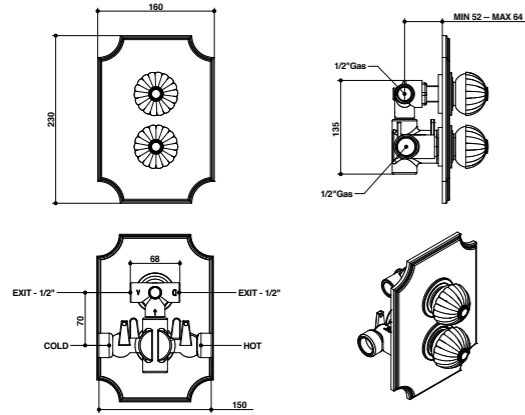

02549

Miscelatore termostatico incasso 1/2" con deviatore a 2 uscite. 1/2" built-in thermostatic mixer with 2 way diverter.

ARTICOLO COMPLETO / COMPLETE ITEM

02549CR00 CR

PARTE INCASSO BUILT-IN PART	PARTE ESTERNA DA ABBINARE EXTERNAL MATCHING PART	FINITURE / FINISHES
09728	02549CREU	CR
	02549COEU	CO
	02549OREU	OR

ACCESSORI / ACCESSORIES

00105CRCA49PR

RICAMBI / SPARE PARTS

8900TM **9788/02**

NOTE / NOTES

Portata a pressione dinamica / Flow rates at dynamic pressure:
3 bar - 23 l/min - 38° Mix - 3 bar - 15 l/min - 38° Mix

02549/3

Miscelatore termostatico incasso 1/2" con deviatore a 2 uscite. 1/2" built-in thermostatic mixer with 2 way diverter.