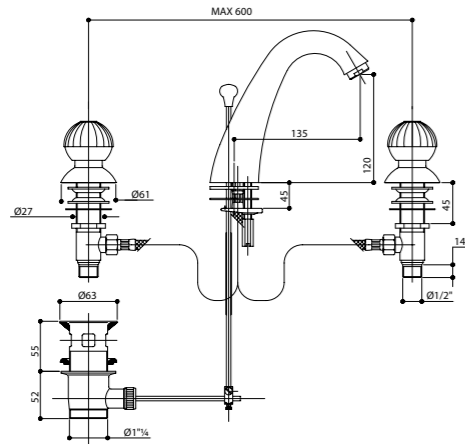

02501

Gruppo lavabo tre fori completo di scarico 1.1/4". Three holes basin mixer with 1.1/4" pop-up waste.

ARTICOLO COMPLETO / COMPLETE ITEM

02501CR00	CR
02501CO00	CO
02501OR00	OR

ABBINABILE A / TO MATCH WITH
Sifone / Siphon - **00065CR00** pag. 1077

RICAMBI / SPARE PARTS

9792 Calda / Hot	9792 Fredda / Cold
9998CR	

02503

Gruppo bidet tre fori con bocca completo di scarico 1.1/4". Three holes bidet mixer with 1.1/4" pop-up waste.