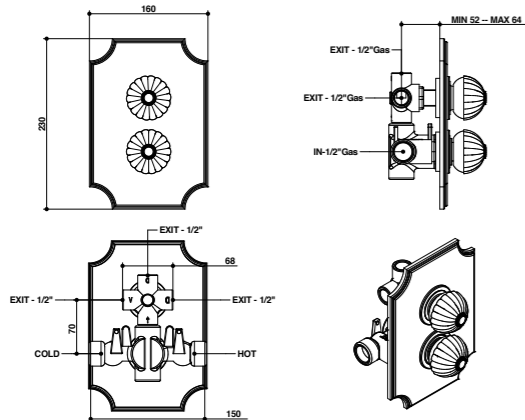

ARTICOLO COMPLETO / COMPLETE ITEM

02549CR03 CR

PARTE INCASSO BUILT-IN PART	PARTE ESTERNA DA ABBINARE EXTERNAL MATCHING PART	FINITURE / FINISHES
09728/03	02549CR03EU	CR
	02549CO03EU	CO
	02549OR03EU	OR

ACCESSORI / ACCESSORIES

00105CRCA49PR

RICAMBI / SPARE PARTS

8900TM **9788/03**

NOTE / NOTES

Portata a pressione dinamica / Flow rates at dynamic pressure:
3 bar - 23 l/min - 38° Mix - 3 bar - 15 l/min - 38° Mix

FINITURE E COLORI / FINISHES AND COLOURS

* Disponibile su richiesta / Available on demand

02542/4

Miscelatore termostatico incasso con 4 rubinetti di apertura-chiusura su piastra unica 4 uscite. Built-in thermostatic mixer with 4 open-close taps on single plate 4 way.