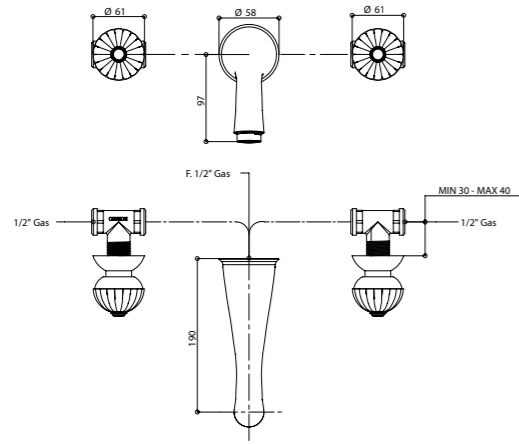

02538
Gruppo lavabo incasso a parete, bocca 190 mm. Wall basin mixer with mms. 190 spout.

ARTICOLO COMPLETO / COMPLETE ITEM	
02538CR00	CR
PARTE INCASSO BUILT-IN PART	PARTE ESTERNA DA ABBINARE EXTERNAL MATCHING PART
	FINITURE / FINISHES
09767	02538CREU CR
	02538COEU CO
	02538OREU OR

ABBINABILE A / TO MATCH WITH
Sifone / Siphon - **00065CR00** pag. 1077
Piletta clic-clac / Clic-clac waste - **00079CR00** pag. 1075

ACCESSORI / ACCESSORIES	
	00083CRCS 2 pz. per articolo / 2 pcs needed
RICAMBI / SPARE PARTS	
	9792 Calda / Hot
	9792 Fredda / Cold
	9998CR

02500
Rubinetto incasso 1/2". 1/2" built-in tap.