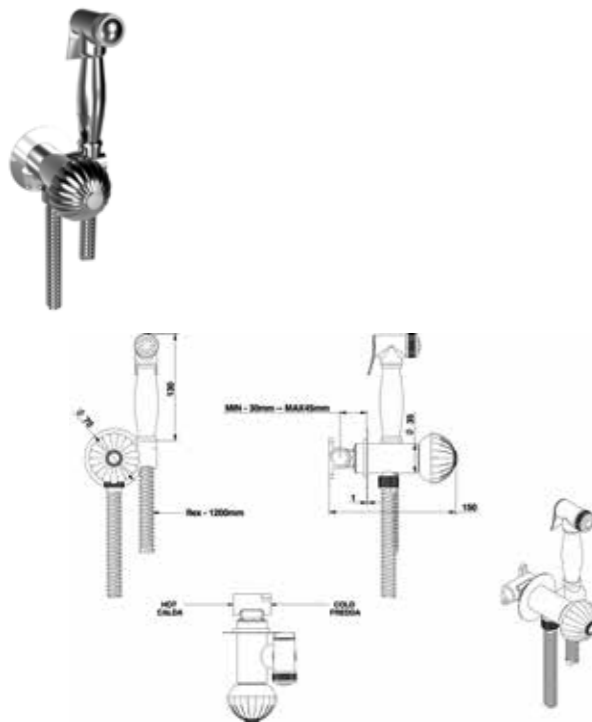

ARTICOLO COMPLETO / COMPLETE ITEM

02916CR00	CR
02916CO00	CO
02916OR00	OR

RICAMBI / SPARE PARTS

9820	09610CR
00902CRDO	

FINITURE E COLORI / FINISHES AND COLOURS

1004/23

Bocca incasso 230 mm.

230 mms. built-in spout.